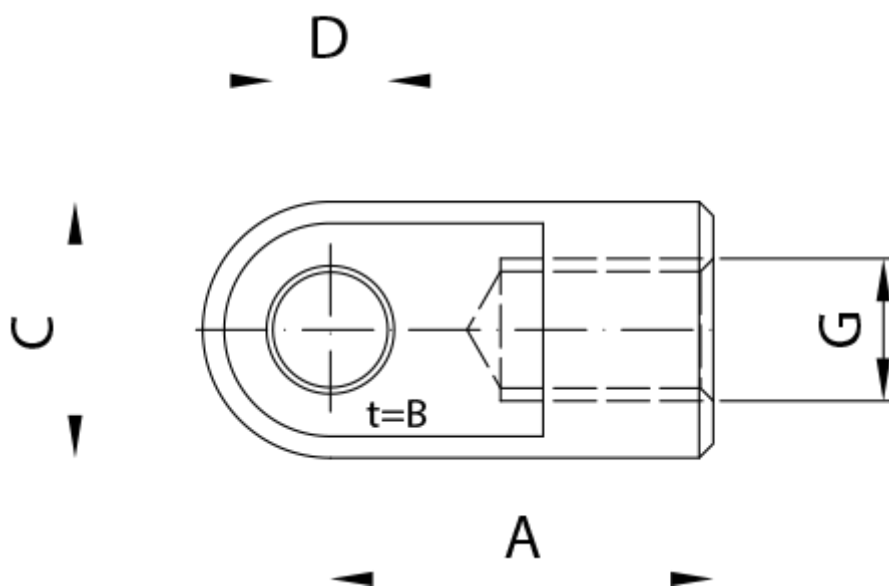

Data Sheet

Article number: 04HAR27

Description: Stabilus Industry Line Eye Steel
Type AR27 M8, \varnothing 8,1 mm, B=10 mm

Measures

A = 27

B = 10

C = 15

D = 8.1

G = M8